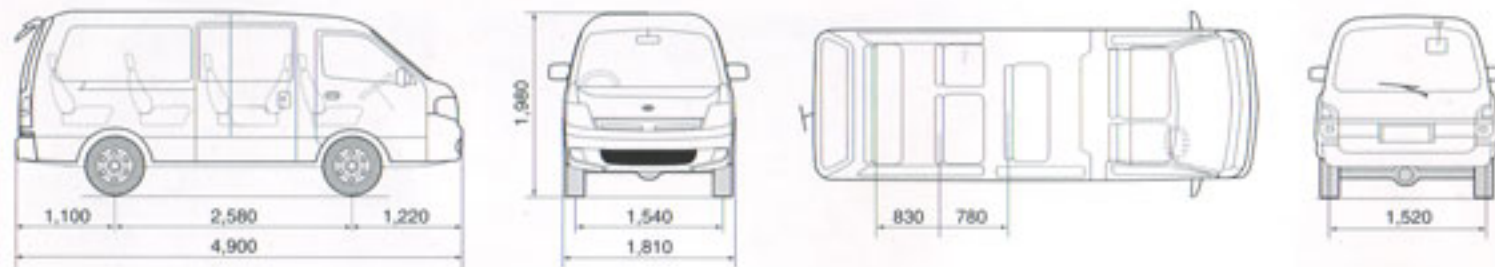

SPECIFICATIONS

Engine		J2 (Diesel)	
Type		Inline-4, SOHC	
Displacement	(cc)	2,665	
Max power	(PS / rpm)	80@4,000 *(77@4,000)	
Max torque	(kg-m@rpm)	16.8@2,400 *(16.2@2,400)	
Fuel tank capacity	(l)	70	
Suspension			
Front		Double wishbone coil spring	
Rear		5-link coil spring with stabilizer bar / Leaf springs	
Transmission			
Manual		5-speed transmission with clutch locking system	
Steering			
		Rack-and-pinion with optional power steering	
Brakes			
	Front	Ventilated disc	
	Rear	Duo servo drums with self-adjuster	
Tires			
Tire size		215 / 70R 14C	
		195R-14-8PR	
Dimensions			
Type		Long wheelbase	
		Passenger Vans	Panel Vans
		12P	3P 6P
Overall length	(mm)	4,900	
Overall width	(mm)	1,810	
Overall height	(mm)	1,980	
Cargo deck length	(mm)	-	2,760 1,780
Cargo deck width	(mm)	-	1,615 1,580
Cargo deck height	(mm)	-	1,340 1,325
Wheel base	(mm)	2,580	
Wheel tread (Front/Rear)	(mm)	1,540 / 1,520	
Overhang (Front/Rear)	(mm)	1,220 / 1,100	
Min. ground clearance	(mm)	185	
Min. turning radius	(mm)	5.3	
Max. Speed	(km/h)	127	
Fuel consumption	(km/l)	11.3	
Fuel tank capacity	(l)	70	
Curb weight	(kg)	1956	
Gross weight	(kg)	2860	

DIMENSIONS (mm)

NOTE : Naza Kia Sdn. Bhd. reserves the right to discontinue or change features, specifications and options of the product referred to in this brochure without incurring any liability. Actual fuel consumption will vary with options, driving styles & vehicle condition.