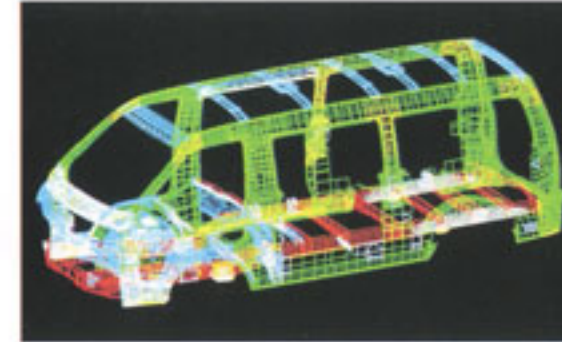

Designed for

Safety & Performance

Pregio is the culmination of Kia's many years of van-engineering expertise. From the high-output J2 engine and smooth-riding coil spring/gas strut suspension to the energy-absorbing monocoque body design, ventilated front disc brakes, tandem master cylinder, and limited-slip differential, Pregio represents a new van concept that's right for today, and tomorrow. Visit your Kia dealer for a look at the new Pregio, and see what your van future holds.

Power
Pregio is powered by Kia's own 2.7-liter J2 diesel **GREEN** engine. Which is in compliance with Euro requirement. With 83 PS and 17.5kg.m of torque available, performance is exceptional.

Suspension (Passenger van)
Pregio delivers a surprisingly car-like ride thanks to its gas strut-equipped double-wishbone front and five-link rear coil spring suspension.

Suspension (Cargo van)
A two-stage multi-leaf rear suspension delivers a consistently smooth ride, regardless of whether your Pregio is empty or fully loaded.

Battery Saver

ENGINEERING

Supercomputer-designed for rigidity and crash-protection, Pregio's single-piece monocoque body is a prime example of Kia's dedication to durability and safety.